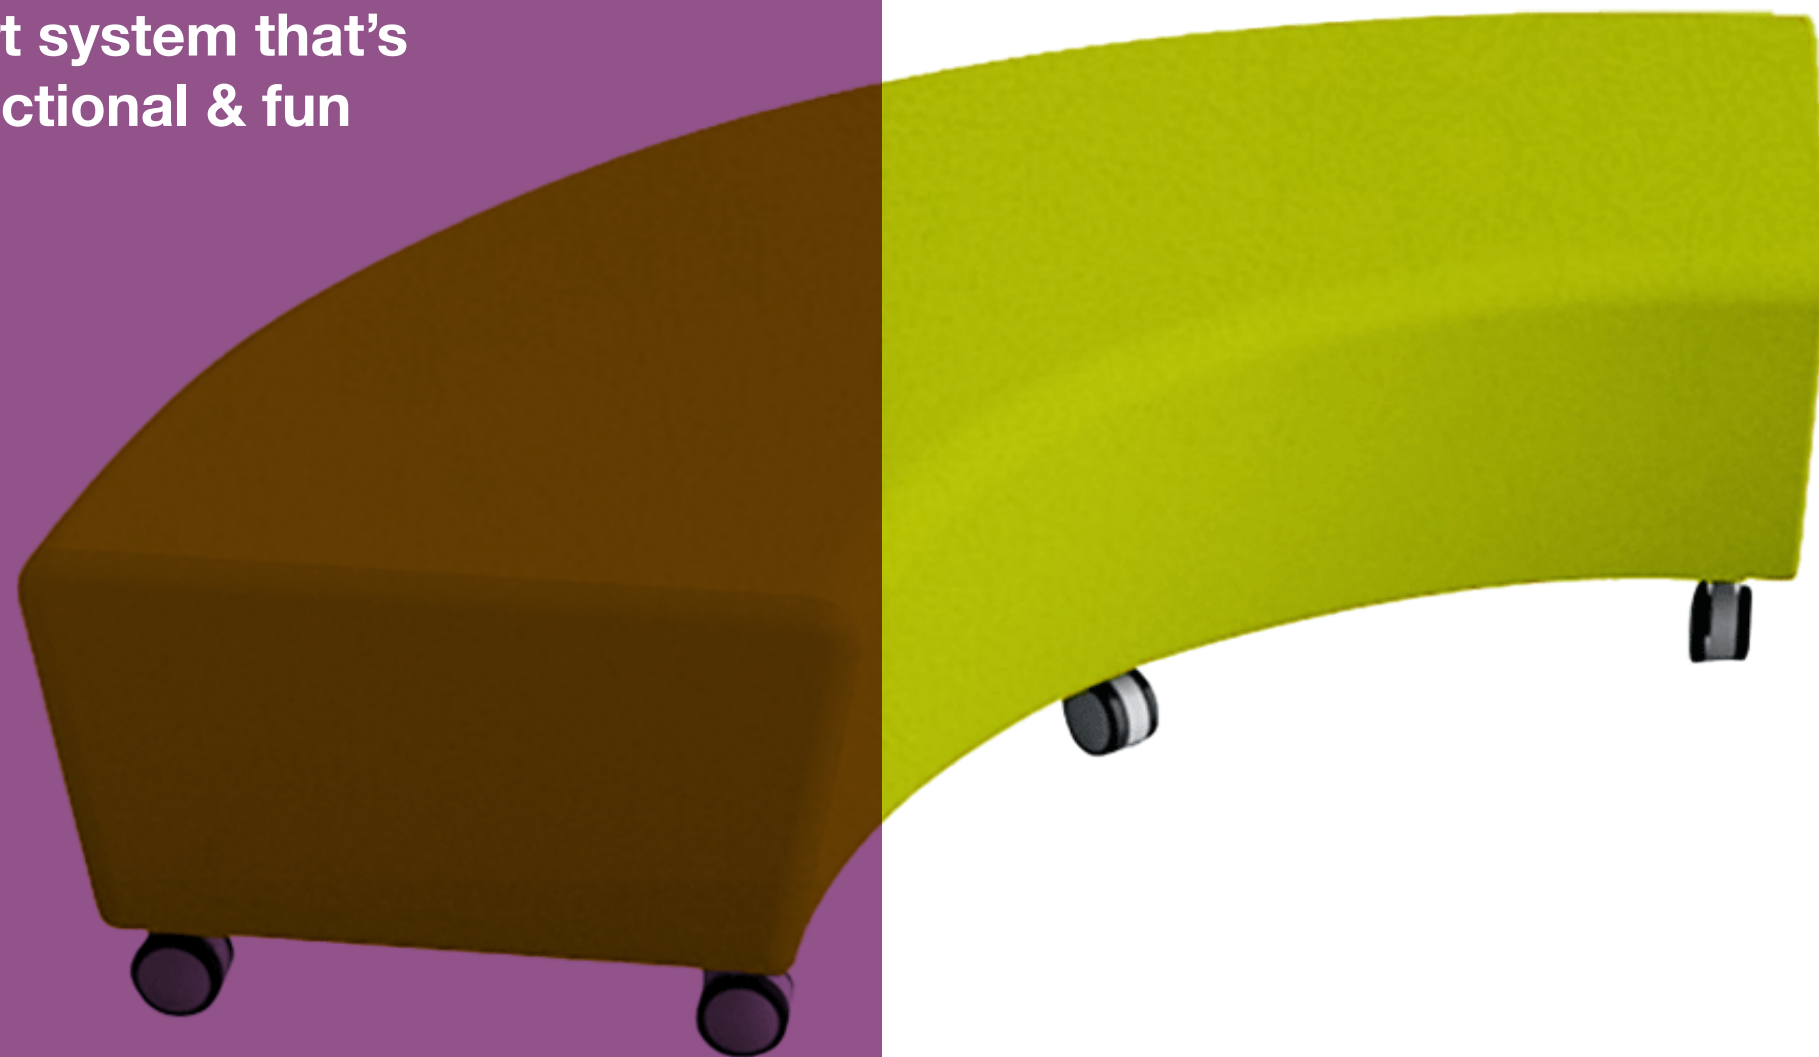

Smart Softies™ Curve Ottoman & Lounges

Super smart system that's flexible, functional & fun

Sebel™

The perfect addition to your breakout space

Our Curve Ottomans and Lounges are the perfect solution to create breakout spaces or collaborative settings. A versatile and modern way to brighten up your learning space.

Bring your breakout spaces to the next level by incorporating our Curve Ottomans. They can be paired perfectly with our Curved Pirouette tables to allow for a modern tiered work setting and easily configured into clusters for collaborative learning.

Features

- Also available in Low Back or High Back Lounge options.
- Smart Softies™ Curve Ottomans and Lounges can be paired with the Smart Softies™ Curve Backer to provide double-sided seating solutions.
- Structure is built with Sebel patented Eco-Struts made from 100% recycled polypropylene and manufactured in Australia, creating sturdy yet light-weight pieces.
- Base heel relief for a sleeker look and less scuffing.
- Curve Lounges feature an angled backrest for greater comfort, superior ergonomics and support.
- Completed with high quality dual-density foam padding, CNC cut timber panels, strong Eco-Struts and heavy-duty castors.
- Easily configure into numerous collaborative and individual settings with heavy-duty castors with rear locking brakes for easy placement.

Dimensions

Style	Width	Depth	Seat Height	Overall Height
Curve Ottoman	1980mm	600mm	430mm	430mm
Curve Low Back Lounge				715mm
Curve High Back Lounge				900mm

Options

- Wide selection of upholstery options.
- Choose to add a back - Curve Low Back Lounge, or Curve High Back Lounge.