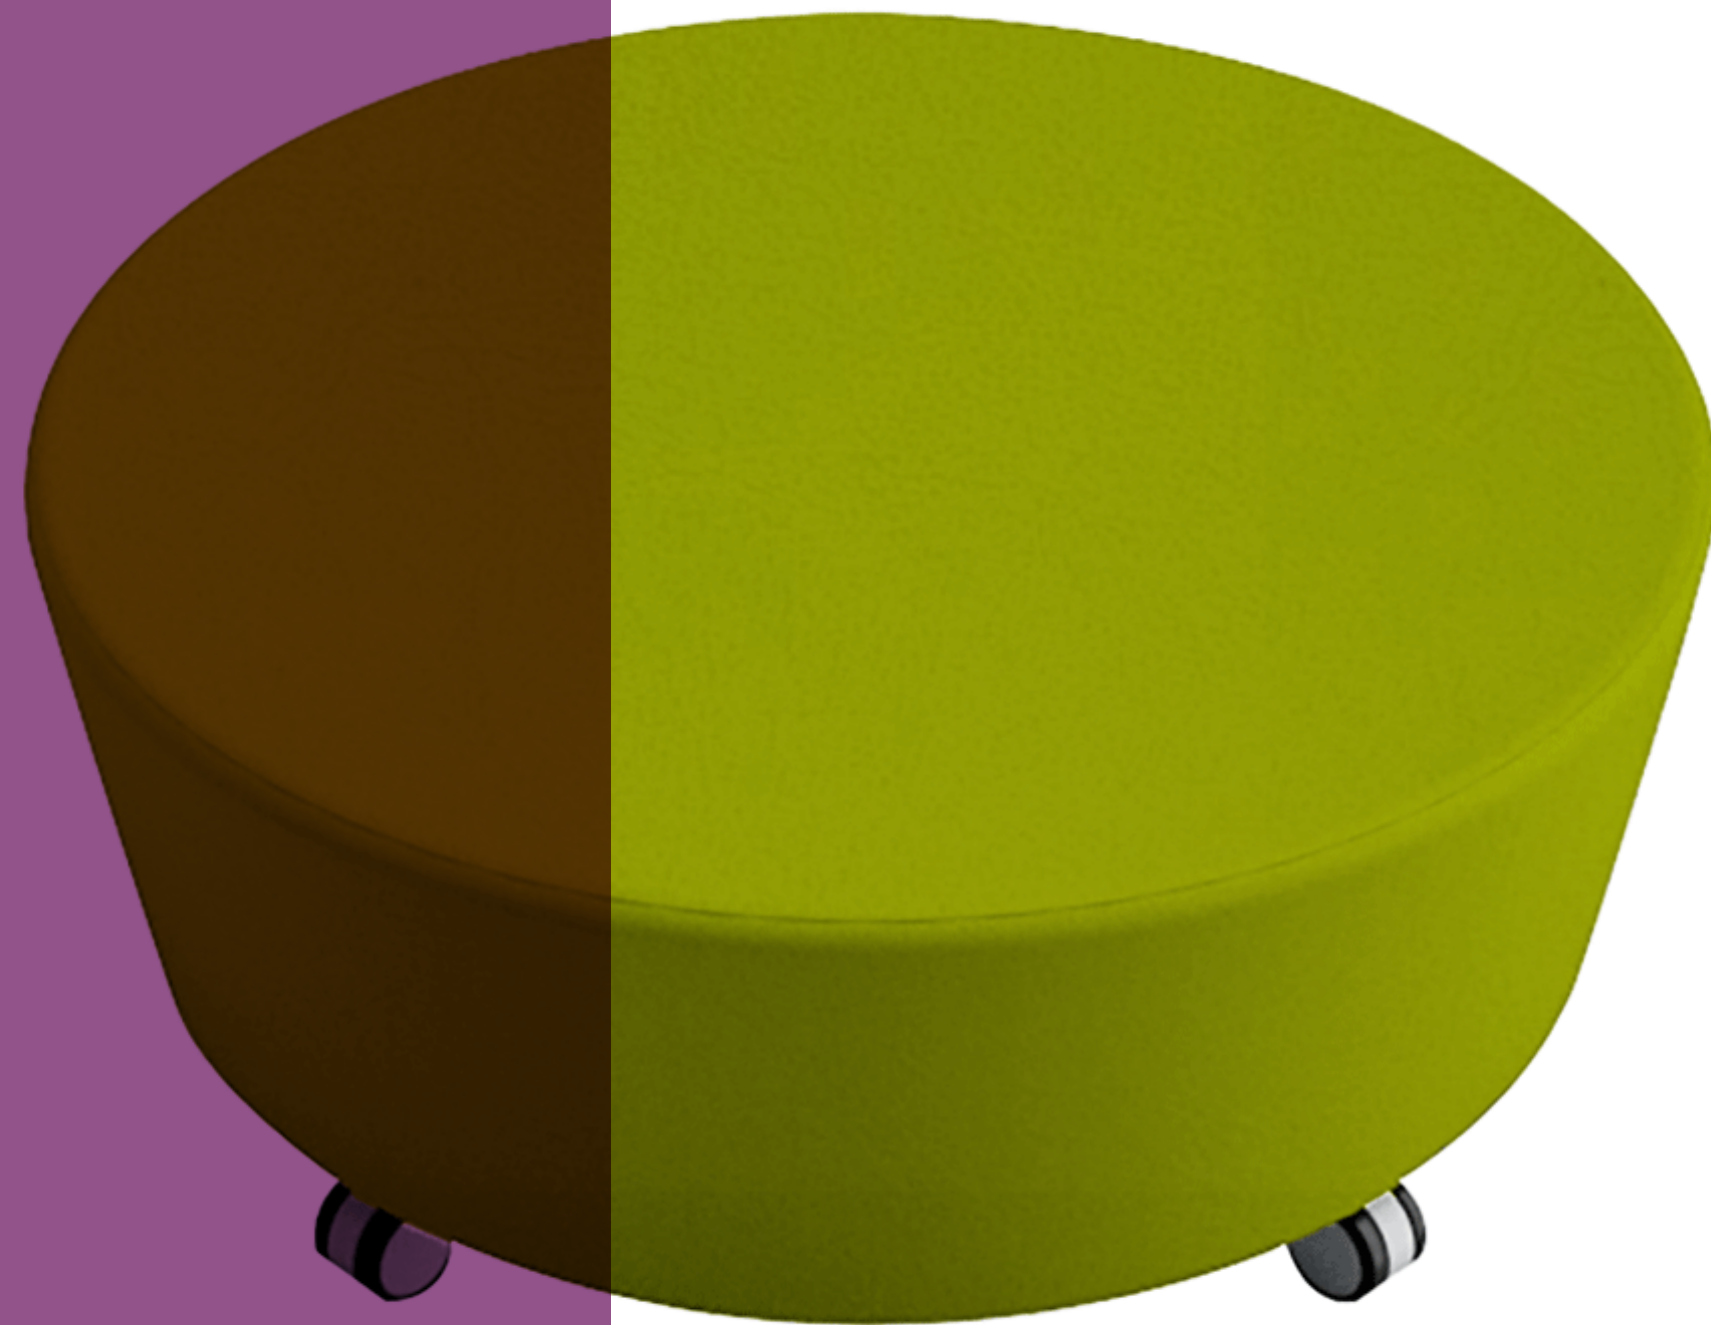

Smart Softies™ Orbit Ottoman

Super smart system that's flexible, functional & fun

Sebel™

Better for the planet, and your classroom

Use this cleverly designed Ottoman as a place for students to gather around and write, read or converse. With its generous size and the option of a Writeable Top, the Orbit Ottoman is more than just a place to sit!

The Orbit Ottoman is more than just a great-look soft seating option. Made with high-quality dual-density foam padding and planet-friendly 100% recycled Eco-struts, it also comes with a Writeable Surface option! Available in a wide range of durable woven fabrics or easy-to-clean vinyls, the Orbit is the perfect addition to any Library, Waiting Area or Breakout Space.

Features

- Available with or without Writeable Top.
- Writeable Top surface is an easy to clean and maintain laminate.
- Structure is built with Sebel patented Eco-Struts made from 100% recycled polypropylene and manufactured in Australia, creating sturdy yet light-weight pieces.
- Base heel relief for a sleeker look and less scuffing.
- Completed with high quality dual-density foam padding, CNC cut timber panels, strong Eco-Struts and heavy-duty castors.
- Easily configure into numerous collaborative and individual settings with heavy-duty castors with rear locking brakes for easy placement.

Dimensions

Style	Width	Depth	Seat Height
No Top	1000mm	1000mm	430mm
Writeable Top	1000mm	1000mm	450mm

Options

- Wide selection of upholstery options.
- Available with Writeable Top.

Orbit Ottoman

Orbit Ottoman Writeable Top