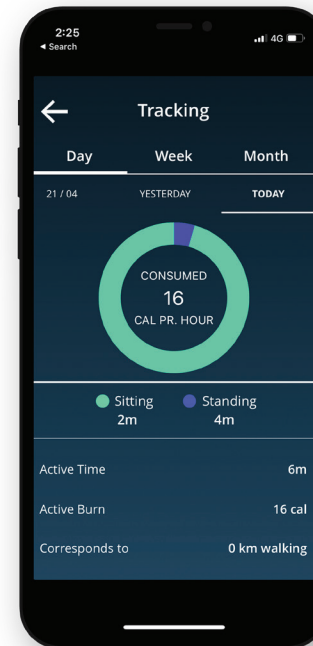

Handset

- 3-Digital display shows the height of the desk
- Mounted under tabletop
- 2 Height memory presets with child locking function
- Dual USB Chargers included in control panel
- Bluetooth connectivity to 'Stand Up Pls' app for smart phone control

FRAME

BLACK

WHITE

BLUETOOTH APP

ABOUT THE APP

The app, STAND UP PLS, provides a smarter and easier way to adjust your ergonomic desk. It allows you to control the height adjustable desk with seamless integration from your mobile device via Bluetooth.

AMAZING FEATURES

- Bluetooth synchronization
- Memory function
- Customized sit/stand cycle
- Tracking/ calculating of calories burned
- Safety support- error alarm notices

HOW IT WORKS

Bluetooth synchronization allows users to easily control the desk's movement, including memory function capability of up to two height positions from their phone.

AVAILABLE FOR ALL DEVICES

Download the mobile APP - STAND UP PLS
Available in iOS/Android APP store.

FRAMES

ECO 2 MOTOR FRAME

Code	Size
EDE-2	Suits 1075 - 1800 Top

BLACK WHITE

PRIMO 2 MOTOR FRAME

Code	Size
ED-2	Suits 1075 - 1800 Top