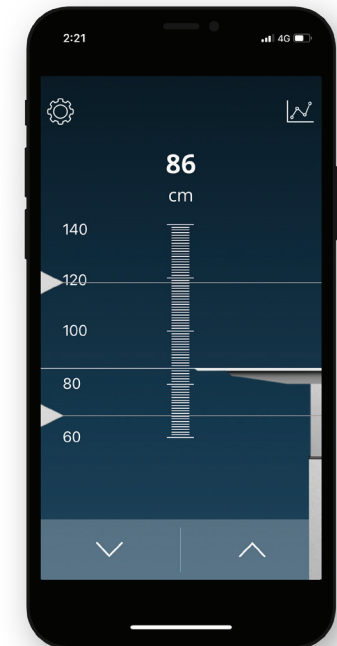

Handset

- 3-Digital display shows the height of the desk
- Mounted under tabletop
- 2 Height memory presets with child locking function
- Dual USB Chargers included in control panel
- Bluetooth connectivity to 'Stand Up Pls' app for smart phone control

FRAME

BLACK

WHITE

BLUETOOTH APP

ABOUT THE APP

The app, STAND UP PLS, provides a smarter and easier way to adjust your ergonomic desk. It allows you to control the height adjustable desk with seamless integration from your mobile device via Bluetooth.

AMAZING FEATURES

- Bluetooth synchronization
- Memory function
- Customized sit/stand cycle
- Tracking/ calculating of calories burned
- Safety support- error alarm notices

HOW IT WORKS

Bluetooth synchronization allows users to easily control the desk's movement, including memory function capability of up to two height positions from their phone.

AVAILABLE FOR ALL DEVICES

Download the mobile APP - STAND UP PLS
Available in iOS/Android APP store.

FRAMES

ECO 2 MOTOR FRAME

Code	Size
EDE-2	Suits 1075 - 1800 Top

BLACK WHITE

PRIMO 2 MOTOR FRAME

Code	Size
ED-2	Suits 1075 - 1800 Top