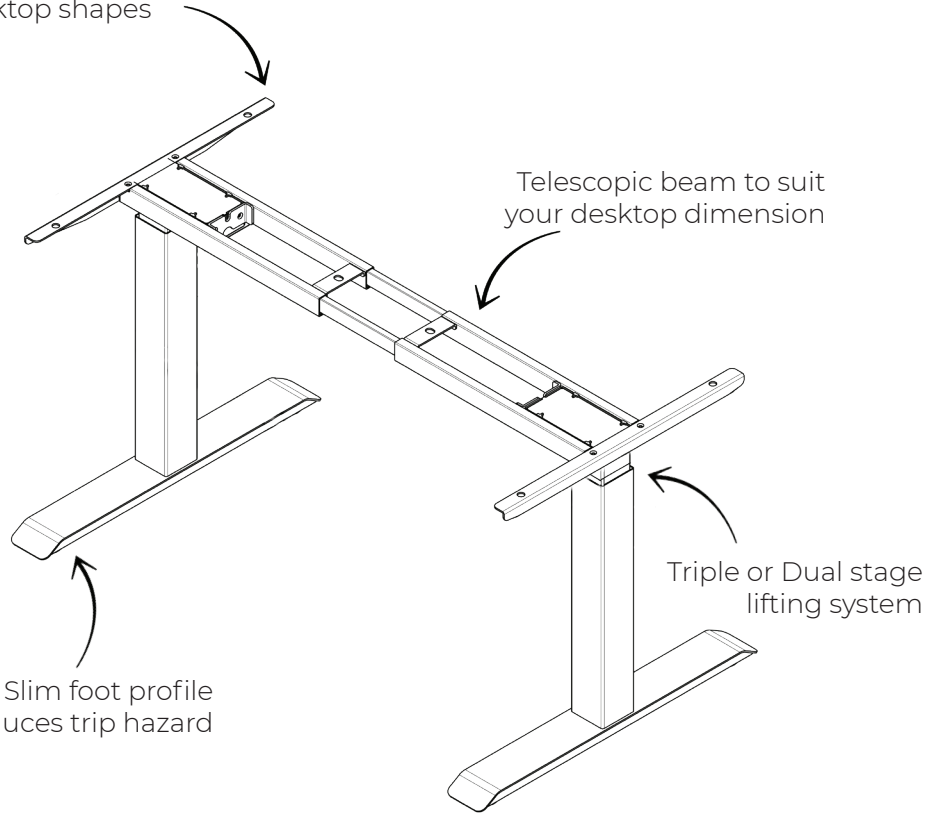

HEIGHT ADJUSTABLE

TAKE DESKING TO NEW HEIGHTS

READY2GO

Support rail that suits various desktop shapes

Telescopic beam to suit your desktop dimension

Triple or Dual stage lifting system

Slim foot profile reduces trip hazard

HEIGHT ADJUSTABLE DESKING

Incorporate the health and lifestyle benefits of a height adjustable desk into your work routine. Alternating between sitting and standing has been shown to relieve the strain and pressure your body is under from sitting at a desk. The easy to use electronic adjustable panels create a comfortable transition between sitting and standing throughout the day.

ECO HEIGHT ADJUSTABLE DESK

- Dual Motor Frame
- Dual stage lifting system
- Capable of lifting 120kg at 38mm per second
- 2 Stage rectangular leg design
- Height range of 715mm to 1175mm with 25mm top
- Slim foot profile reduces trip hazard
- 10 year warranty

Controller

- 3-Digit display shows the height of the desk
- Mounted under the tabletop
- 4 Height memory Presets

PRIMO HEIGHT ADJUSTABLE DESK

- Dual Motor Frame
- Triple Stage lifting system
- Capable of lifting 140kg at 38mm per second
- 3 Stage square profile leg design
- Anti Collision technology
- Huge height range of 655mm to 1305mm with a 25mm top
- Slim foot profile reduces trip hazard
- 10 year warranty